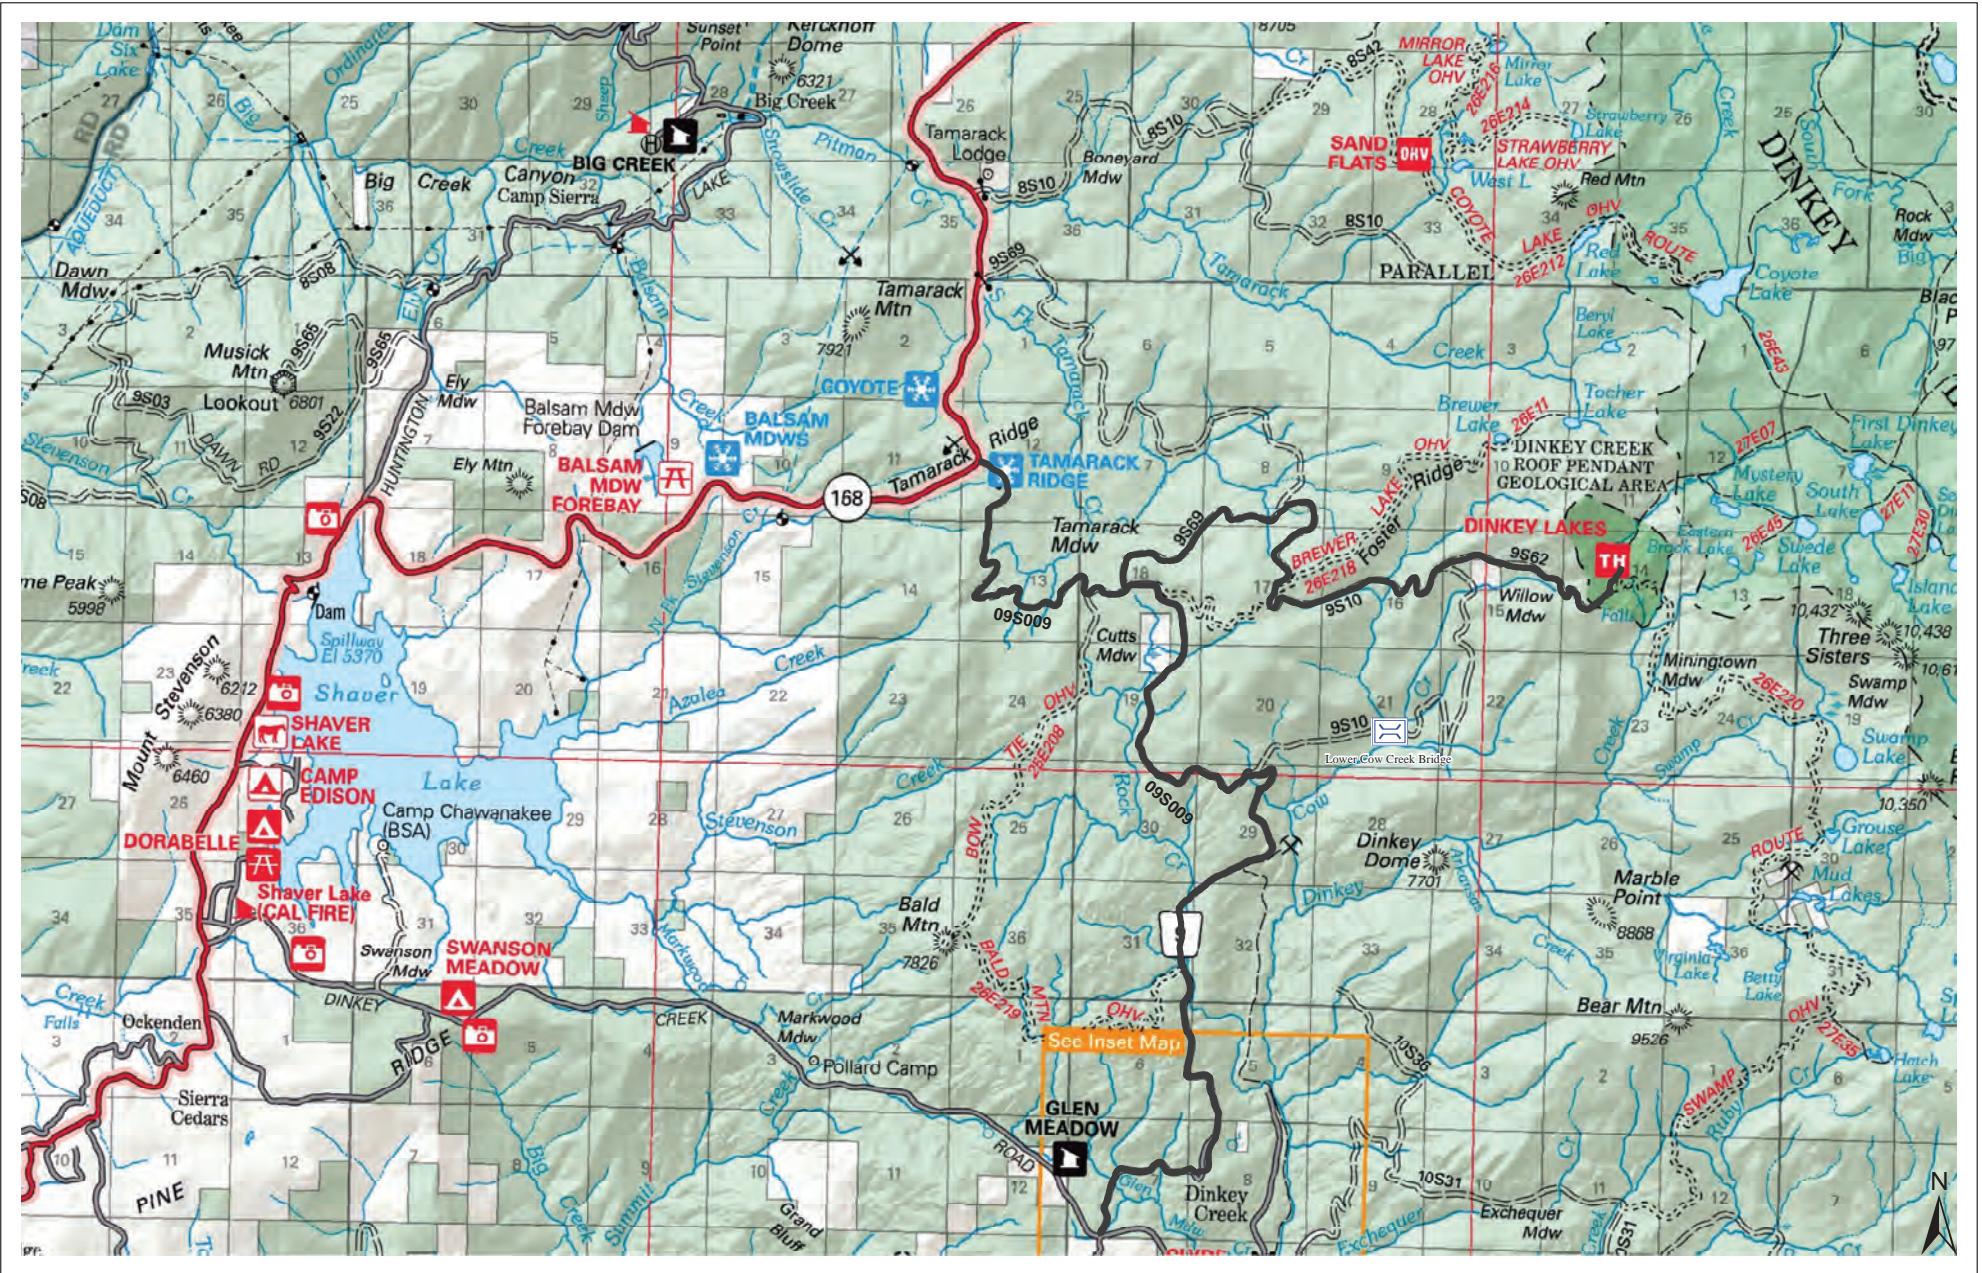

## Detour Route- Lower Cow Creek Bridge Replacement

 Lower Cow Creek Bridge

 Detour